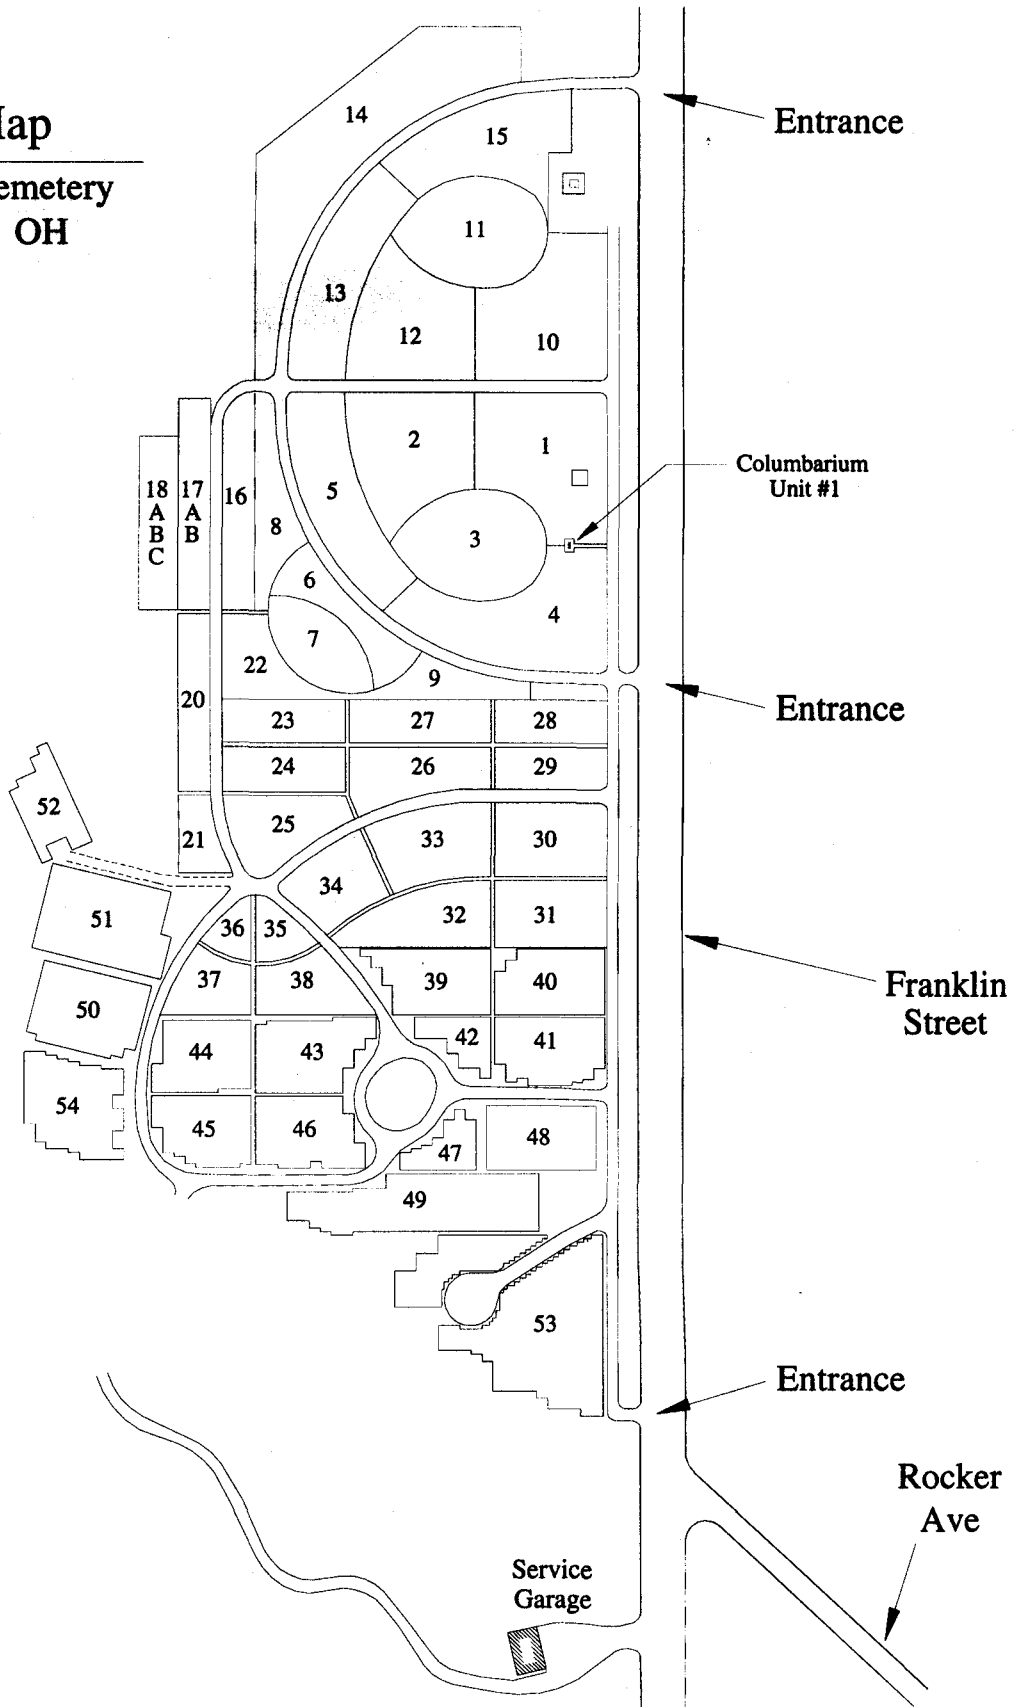

Overall Map

Evergreen Hill Cemetery
Chagrin Falls, OH

Evergreen Hill Cemetery
T
8/28/2008

506 South Franklin St.
Chagrin Falls, OH 44022
Phone: (440) 247-1158

Cemetery Mapping Services
CMS
219 Webbshaw Drive
Centerville OH. 45458